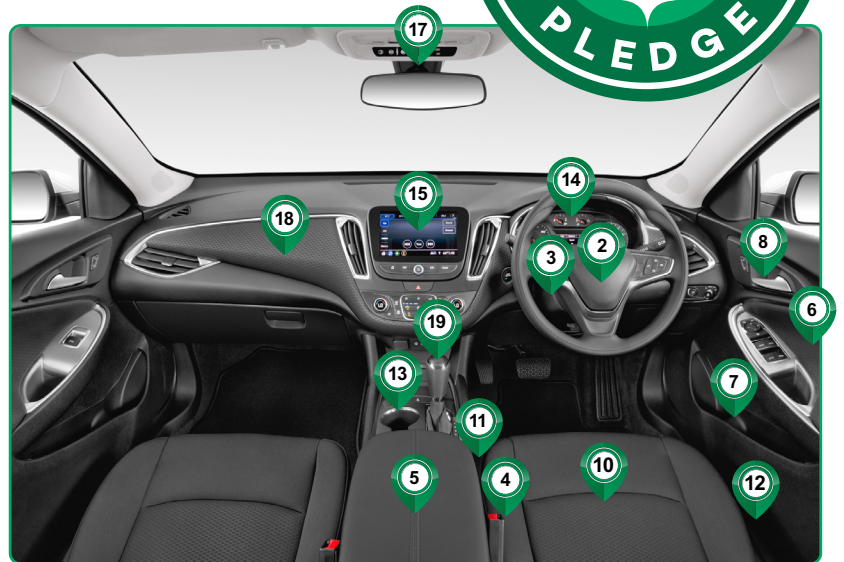

ON CALL FOR ALL

Vehicles rented from Enterprise carry the **Complete Clean Pledge** - to follow best practices recommended by leading health authorities to ensure your safety. In addition to vacuuming and general wipe-down cleaning, **between every rental**, we use a disinfectant to sanitise key areas throughout the entire vehicle including:

- 1 Key / key fob
- 2 Steering wheel
- 3 Steering column
- 4 Seat belts
- 5 Center console
- 6 Door interiors
- 7 Door pockets
- 8 Interior door handles
- 9 Exterior door handles
- 10 Seat pockets / seat surfaces
- 11 Areas between seats & consoles
- 12 Areas between seats & doorjamb
- 13 Cupholders / compartments
- 14 Instrument panel
- 15 Accessory panel / touchscreen
- 16 Rearview mirrors
- 17 Visor mirrors
- 18 Dashboard / vents
- 19 Gear stick / gear shift
- 20 Boot release